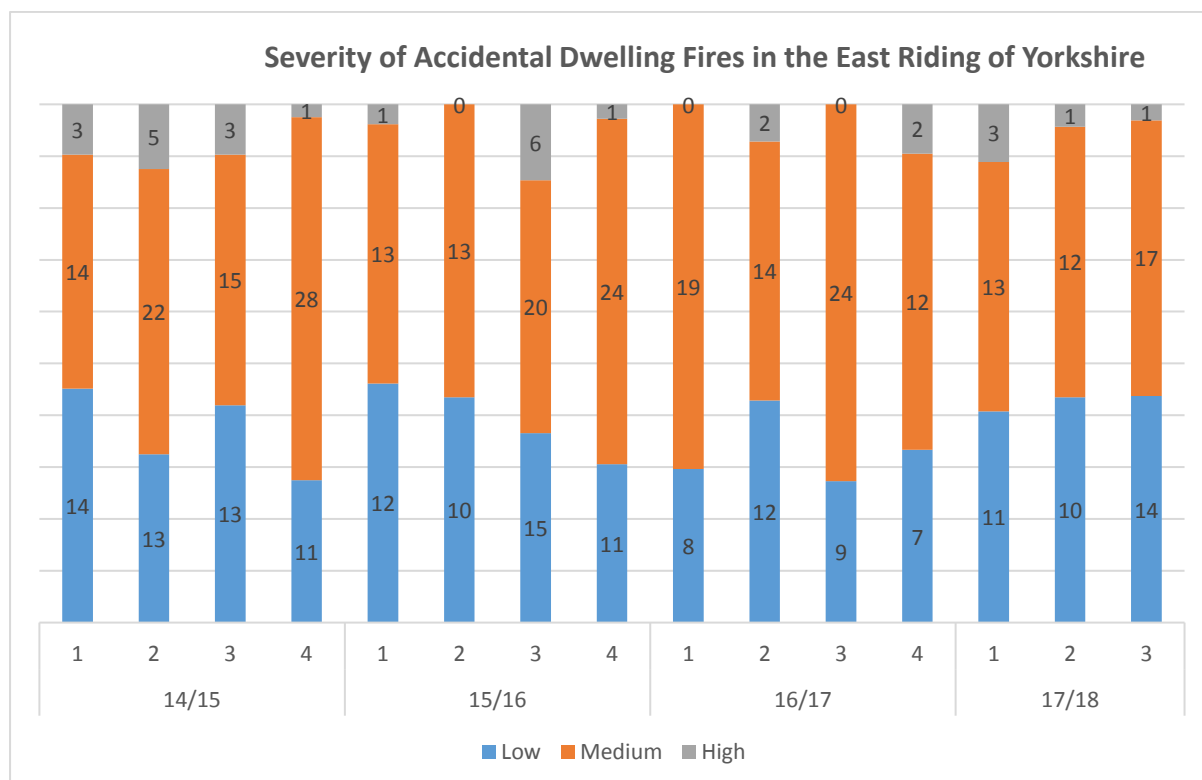

Accidental Dwelling Fires

The charts below show the severity level for Accidental Dwelling Fire incidents over the last 3 years.

Note: The charts show the number of accidental dwelling fires within each severity category for each quarter of 2014/15, 2015/16, 2016/17 and 2017/18 to Q3.

Severity of Accidental Dwelling Fires in North East Lincolnshire

Severity of Accidental Dwelling Fires in North Lincolnshire