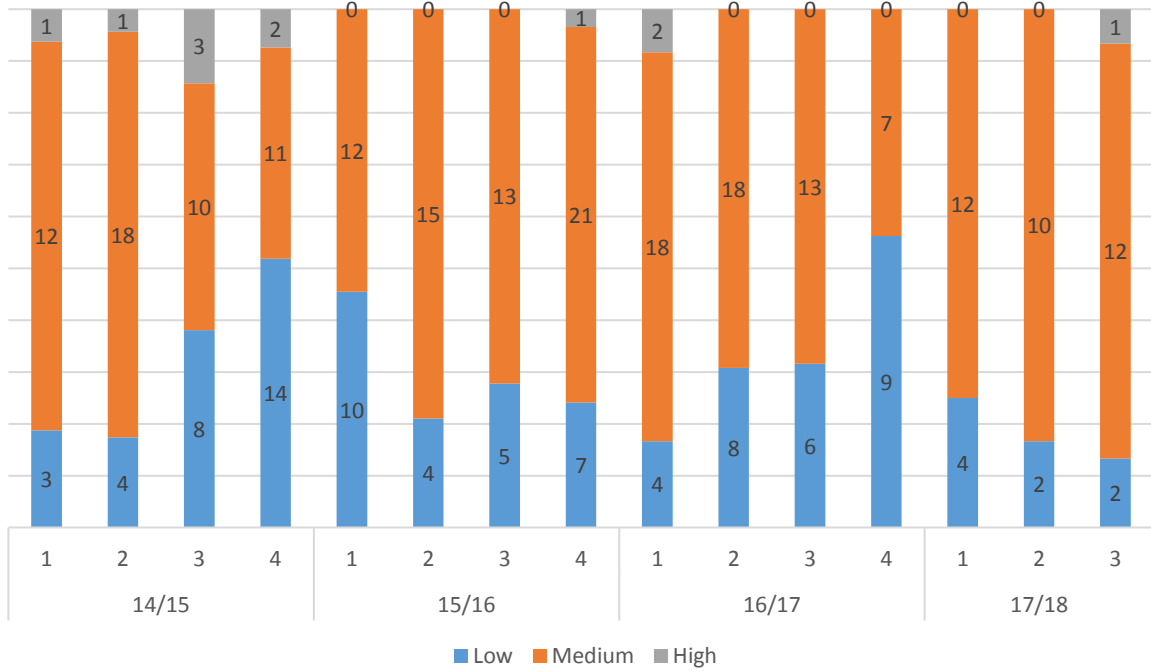

Accidental Dwelling Fires

The charts below show the severity level for Accidental Dwelling Fire incidents over the last 3 years.

Note: The charts show the number of accidental dwelling fires within each severity category for each quarter of 2014/15, 2015/16, 2016/17 and 2017/18 to Q3.

Severity of Accidental Dwelling Fires in North East Lincolnshire

Severity of Accidental Dwelling Fires in North Lincolnshire