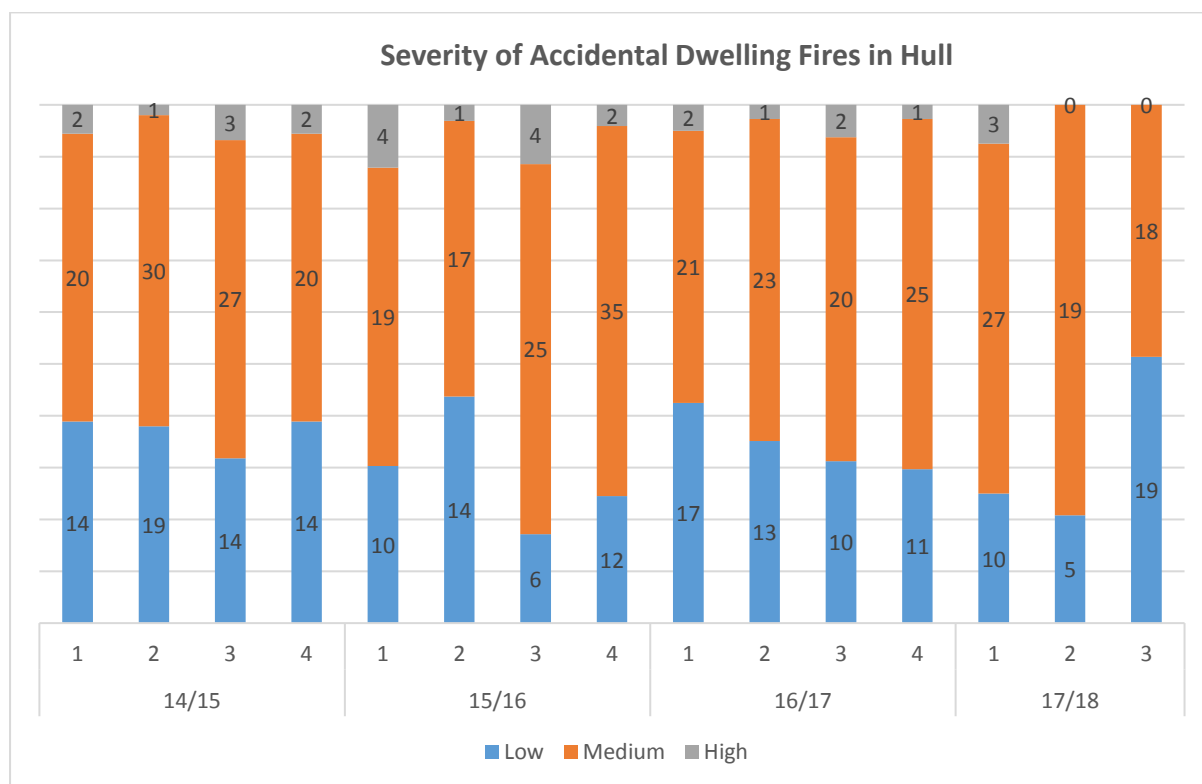

Accidental Dwelling Fires

The charts below show the severity level for Accidental Dwelling Fire incidents over the last 3 years.

Note: The charts show the number of accidental dwelling fires within each severity category for each quarter of 2014/15, 2015/16, 2016/17 and 2017/18 to Q3.

Severity of Accidental Dwelling Fires in North East Lincolnshire

Severity of Accidental Dwelling Fires in North Lincolnshire